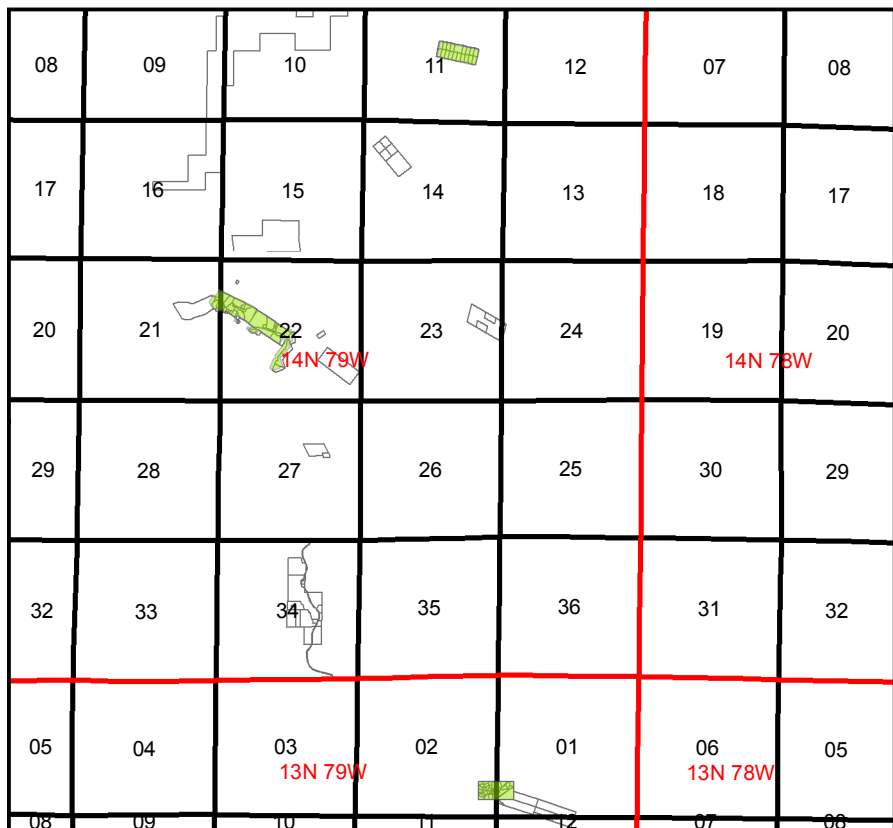

# Albany County Zoning Map

Page 131

## Neighborhood Conservation Overlay Zone Map B

This map was created for zoning purposes only. Accurate and up to date zoning information can be obtained from the Albany County Planning Office.

This data has been prepared from the best records available to Albany County. It is presented \*AS IS\* and there is no express or implied warranty of any kind by Albany County for completeness of this information, including, but not limited to, warranties of title, merchantability, satisfactory quality or fitness for a particular purpose. This data is not necessarily accurate by surveying standards, and is not to be used for legal conveyance. Albany County shall not be liable for damages of any kind arising out of use of this product or for any errors or inaccuracies.

Albany Area

Woods Landing and Nearby Residential Areas

Keystone and Nearby Residential Areas

Fox Park and Nearby Residential Areas