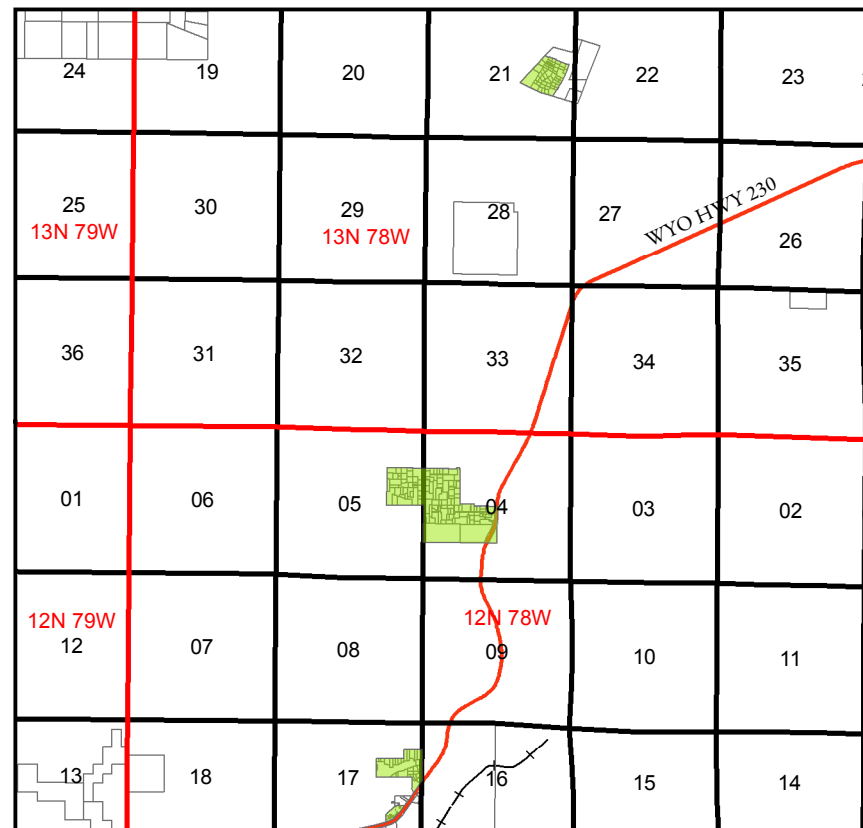

# Albany County Zoning Map

Page 131

## Neighborhood Conservation Overlay Zone Map B

This map was created for zoning purposes only. Accurate and up to date zoning information can be obtained from the Albany County Planning Office.

This data has been prepared from the best records available to Albany County. It is presented \*AS IS\* and there is no express or implied warranty of any kind by Albany County for completeness of this information, including, but not limited to, warranties of title, merchantability, satisfactory quality or fitness for a particular purpose. This data is not necessarily accurate by surveying standards, and is not to be used for legal conveyance. Albany County shall not be liable for damages of any kind arising out of use of this product or for any errors or inaccuracies.

Albany Area

Woods Landing and Nearby Residential Areas

Keystone and Nearby Residential Areas

Fox Park and Nearby Residential Areas