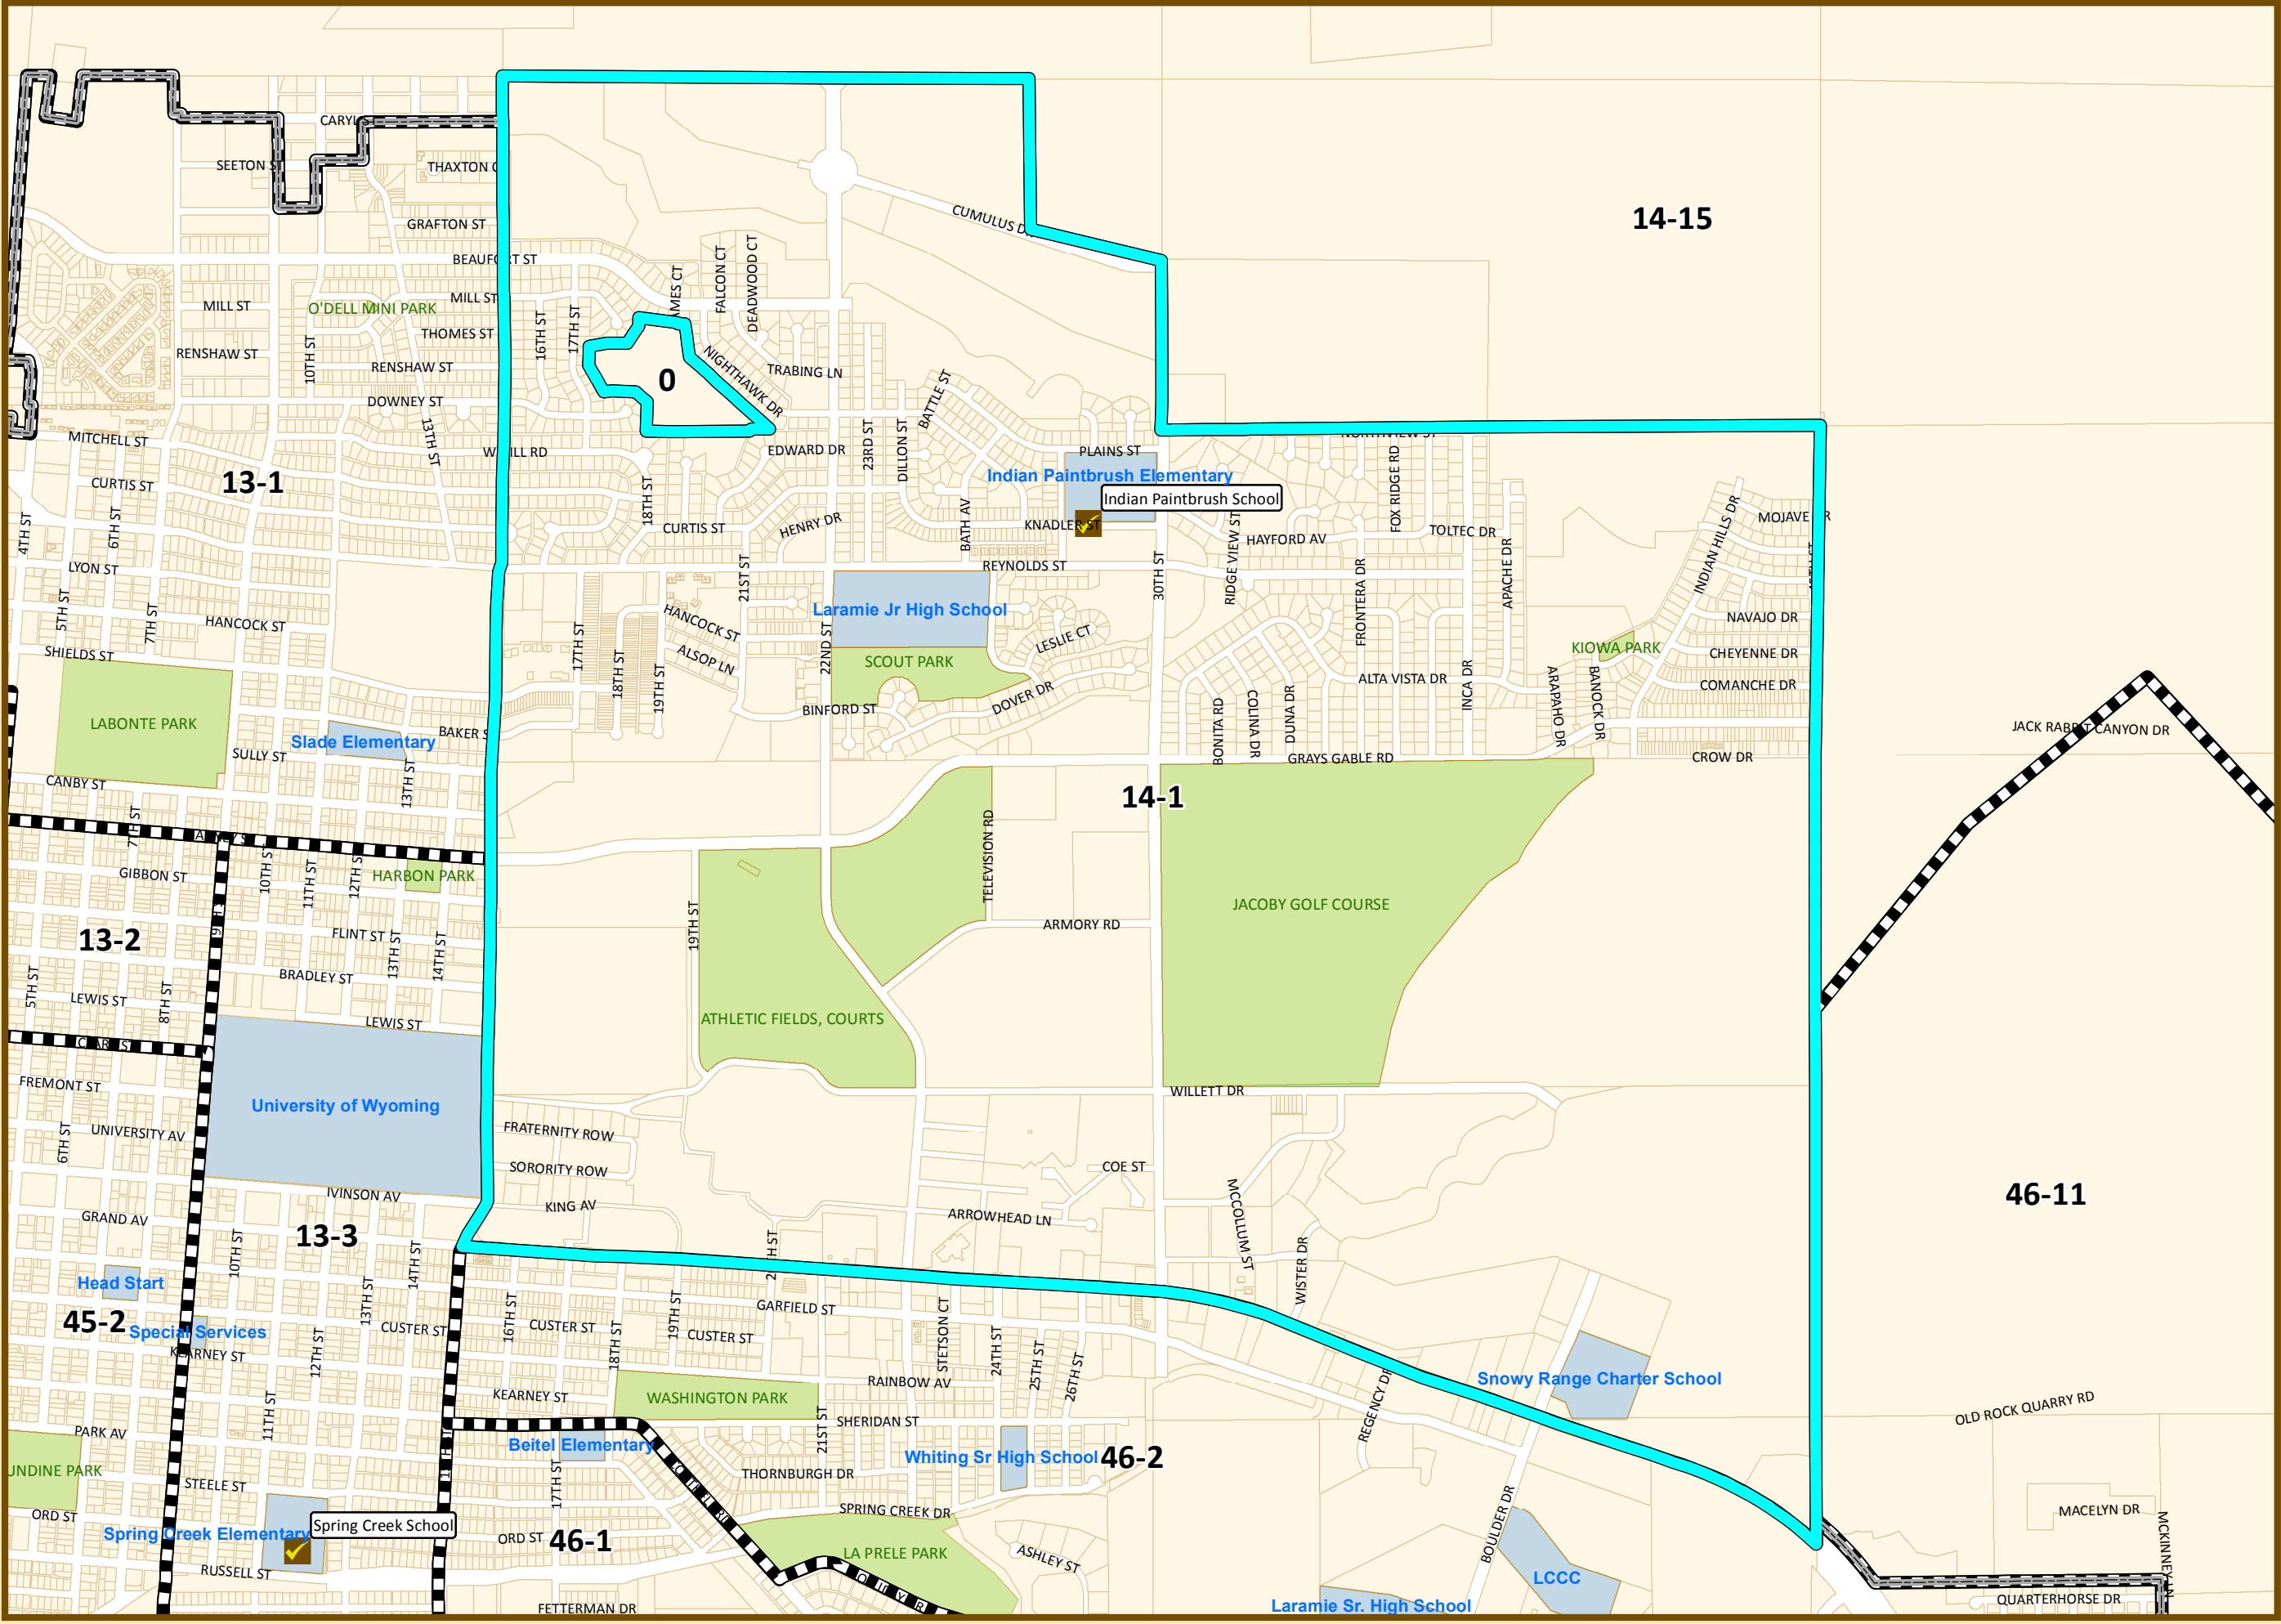

Precinct: 14-1

Polling Place: Indian Paintbrush Elementary

Legend

- Polling Place
- Cnty Bndy
- Precincts
- OWNER 2020
- School_Parcel
- Parks
- Rock River Bndy