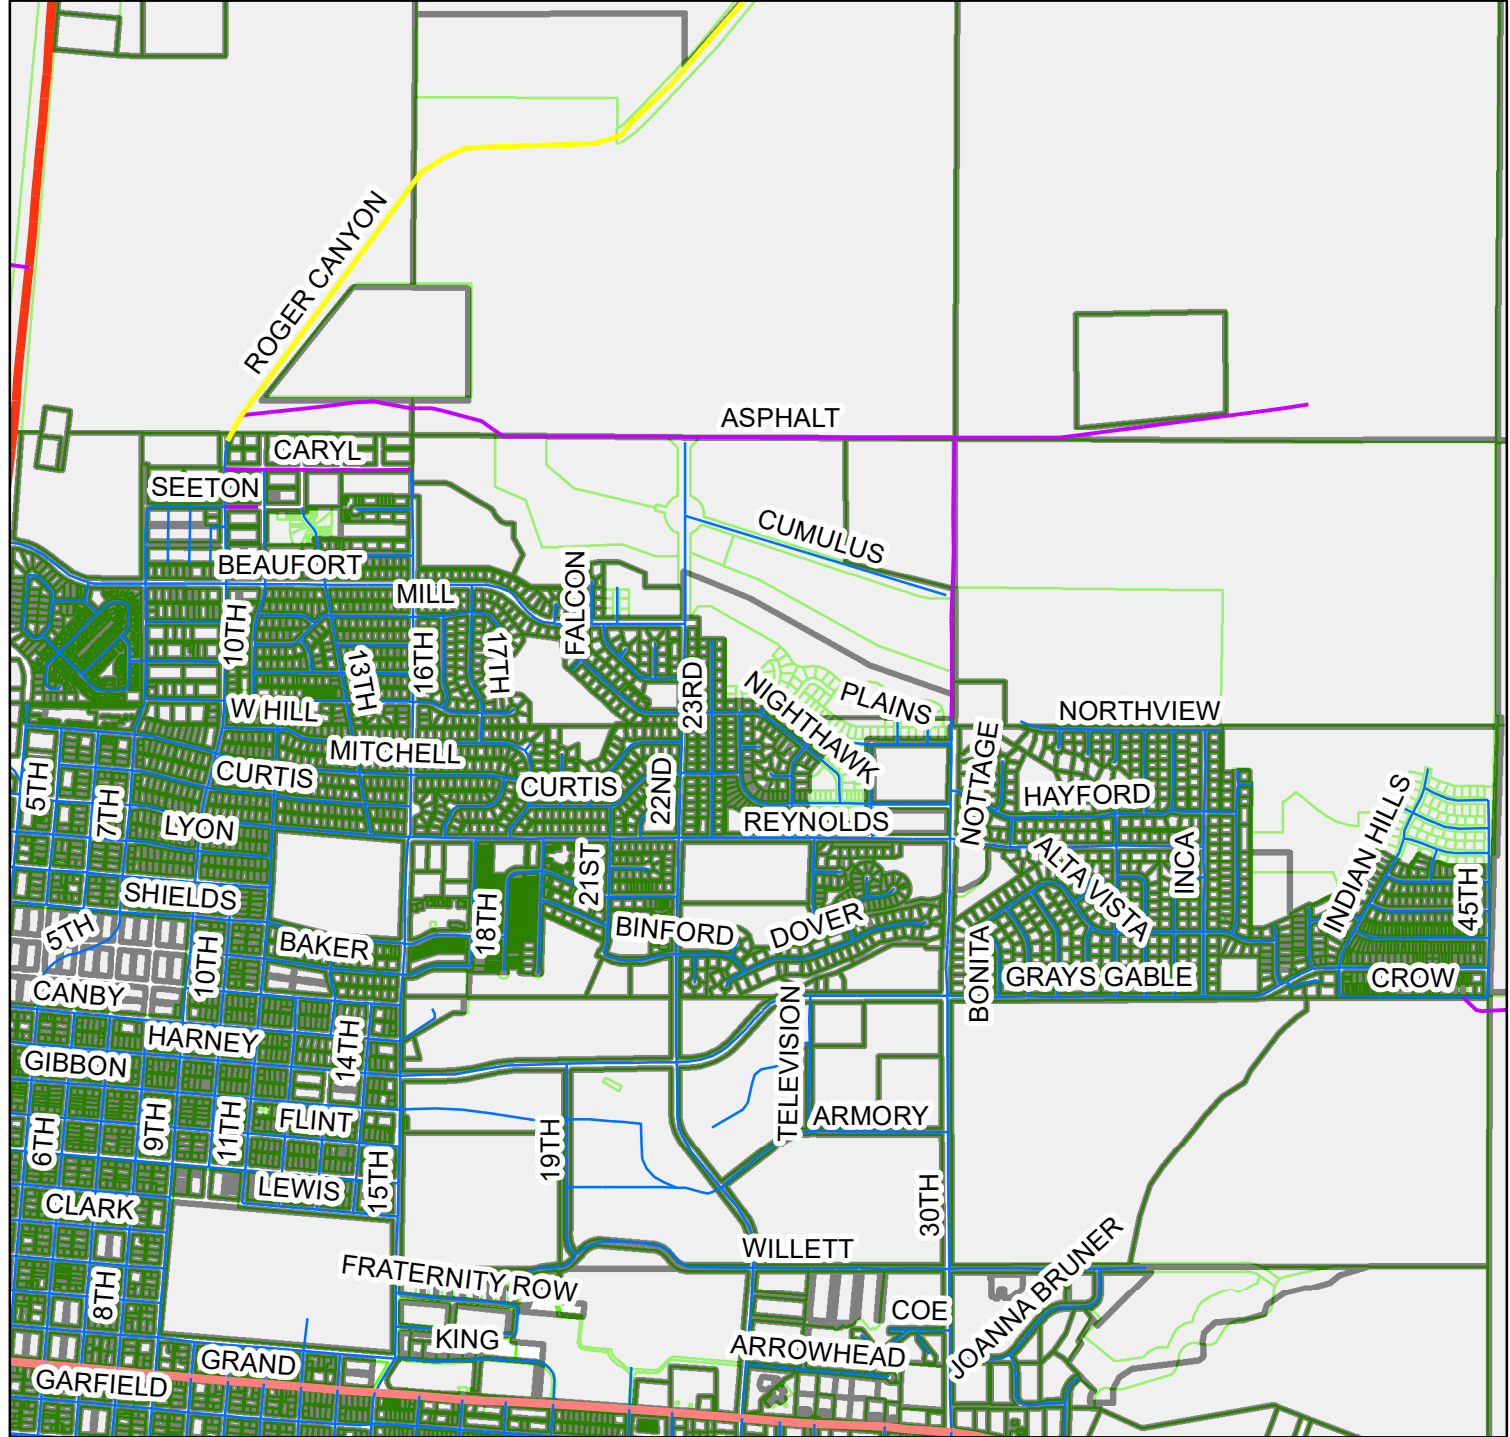

Northeast Laramie

Legend

-  City Road
-  County Road
-  Federal Road
-  Private Road
-  State Road
-  2010 Ownership
-  Ownership

This map was created by the Albany County Planning Department for reference purposes only.